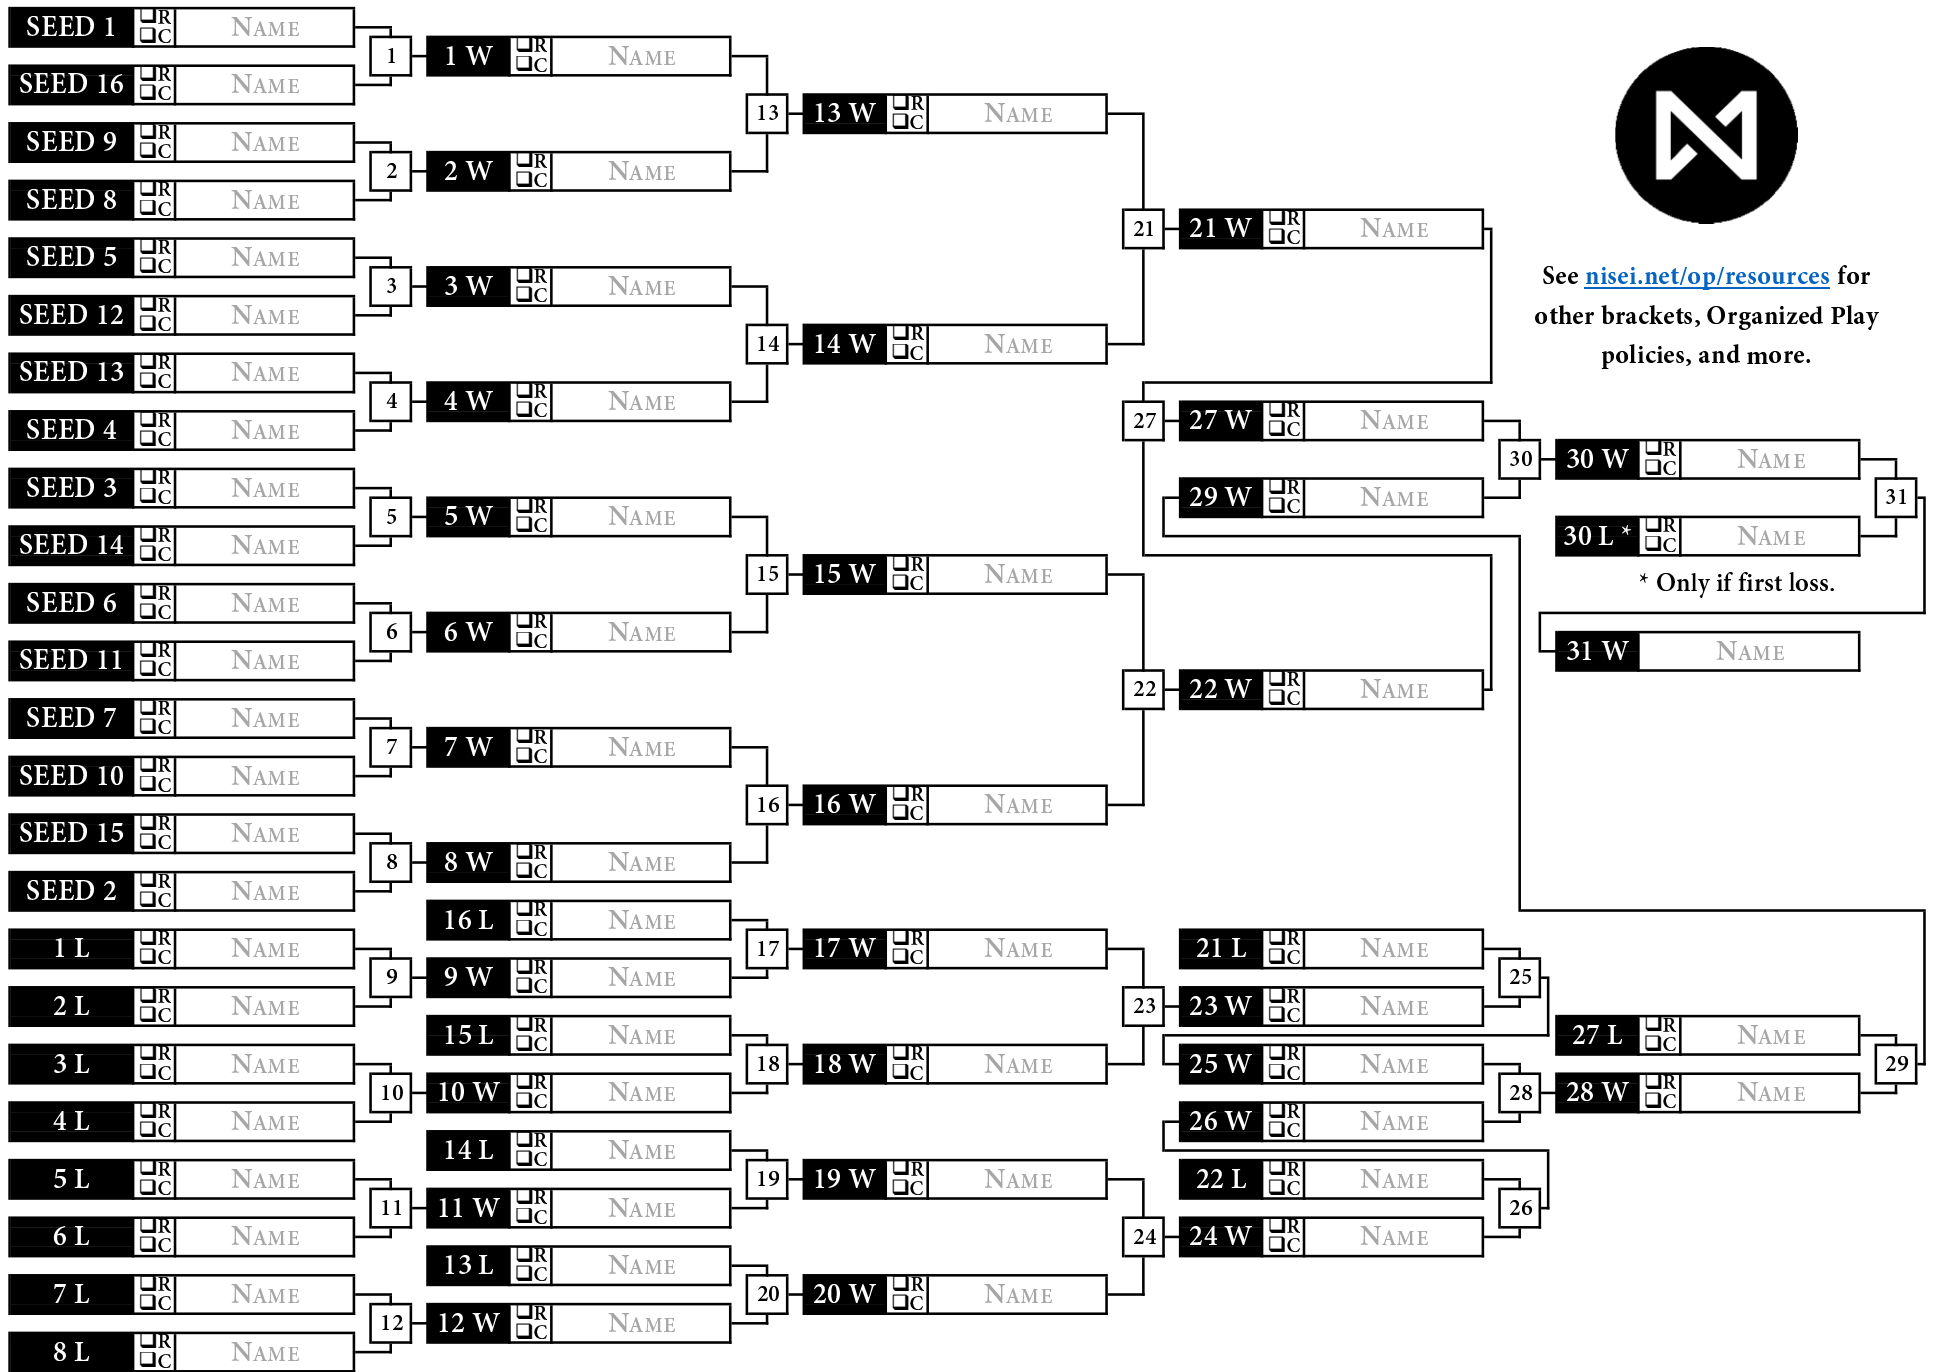

DOUBLE ELIMINATION BRACKET - 16 PLAYERS

See nisei.net/op/resources for other brackets, Organized Play policies, and more.

* Only if first loss.